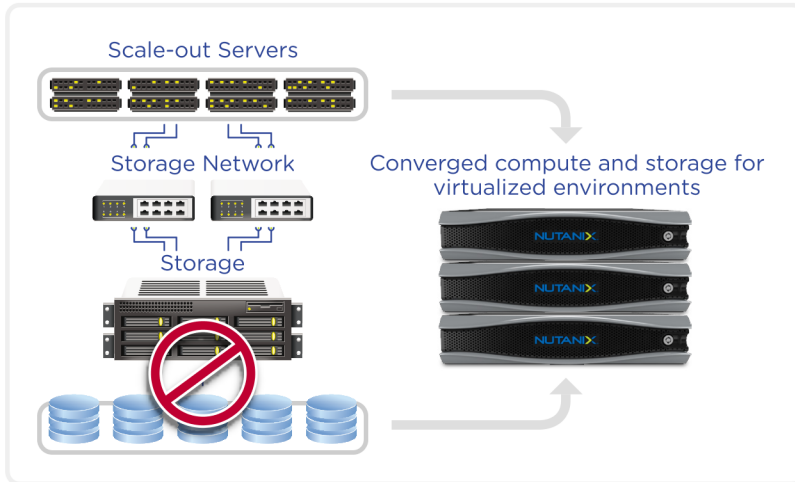

## What does Nutanix do?

- Nutanix delivers **converged infrastructure** that replaces traditional datacenter architectures built with separate servers, storage and networking devices.

Convergence simplifies infrastructure purchase, deployment, management and support

## What type of Converged Infrastructure?

- Nutanix is **hyper-converged**: server and storage integrated into a single x86 server.

Hyper-convergence reduces power and space, and eliminates storage network complexity