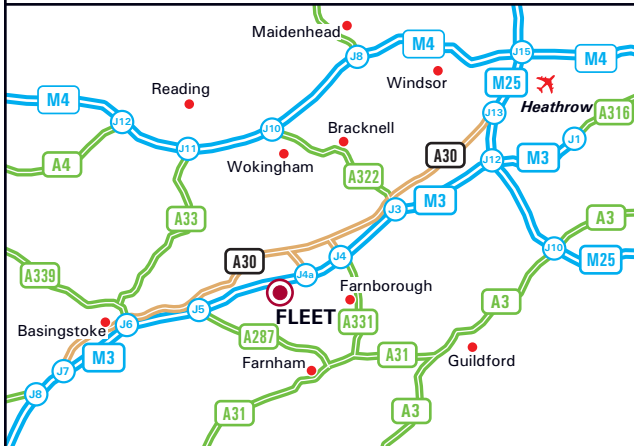

### From M3

- Leave the M3 junction 4a.
- Take the exit towards Fleet (A3013).
- At the set of traffic lights, take the A3013 towards Fleet.
- At the roundabout turn right for Ancells Park.
- Turn right into Harvest Crescent, then right into Barley Way.
- Aspen House is on the right hand side (see insert)

### By Train

- Fleet is served by trains from London Waterloo, Basingstoke, Winchester and Southampton.
- To walk from the station takes 20 minutes.

Datanet is the UK's longest established provider of business class cloud hosting, backup and connectivity solutions. Headquartered in our Fleet Data Centre only 15 miles outside the M25, Datanet is the name you can trust to deliver your Cloud, Hosting, Connectivity and Backup & Recovery solutions. Datanet is ISO certified for both Quality (ISO9001) and Information Security (ISO27001). Helping UK business transition from on-premise to the cloud with care and expertise.