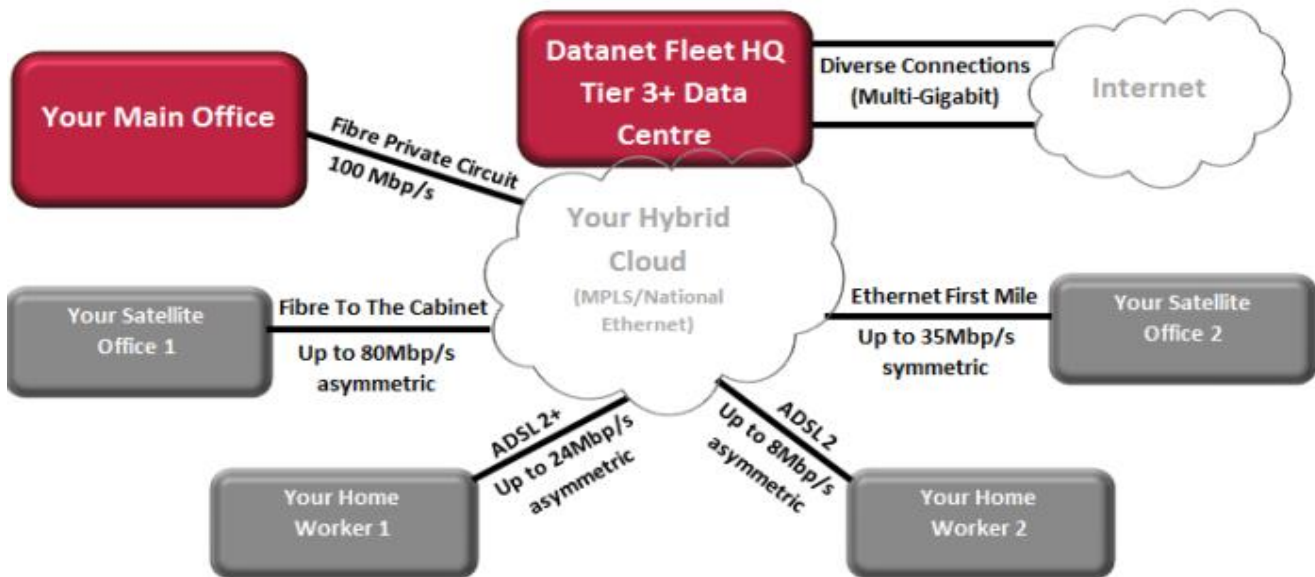

Illustration for example only

datanet.co.uk
Private Cloud Solutions